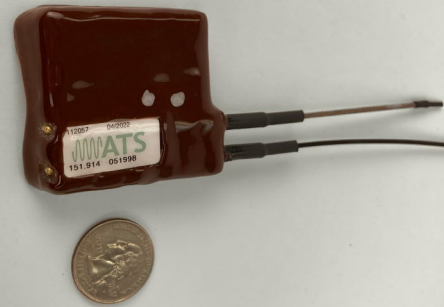

### VHF TRANSMITTERS

ATS has been a pioneer in VHF animal tracking since 1960's. Our R1860, R1920 and R2020 models are our most popular for turtle tracking. Battery life ranging from 99 - 1156 days. Weights from 6 - 24 grams to match up with allowed weight per reptile being tracked. These units can provide Mortality, Coded, Temperature, Activity and other signals. ATS VHF transmitters can match up to your study requirements.

### W510 WILDLINK GPS LOGGER

W510 Wildlink GPS Logger gives you GPS position logging (lat/long), retrieve data via wireless communication link. Used on tortoises, reptiles, and turkeys, attached using glue or a backpack. Units can have one - two AA batteries giving 1.75 - 3.5 years of life based on 3 locations per day & 8 hours of VHF per day. Units can weigh between 45 - 65 grams in various layouts. Units can hold 32,000 lat/long locations.

### L20 SOLAR-CELL TRACKER

A 35 gram wireless GPS location logging "Tracker" featuring 4G LTE Cellular communication and solar-cell assisted power for longer life. Unlimited FREE data access included with every device.