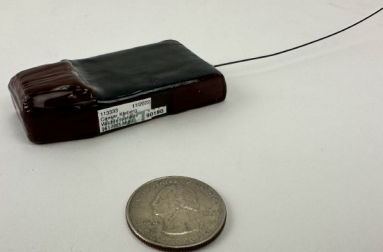

## Turtle & Tortoise Tracking

### VHF TRANSMITTERS

ATS has been a pioneer in VHF animal tracking since 1960's. Our R1860, R1920 and R2020 models are our most popular for turtle tracking. Battery life ranging from 99 - 1156 days. Weights from 6 - 24 grams to match up with allowed weight per reptile being tracked. These units can provide Mortality, Coded, Temperature, Activity and other signals. ATS VHF transmitters can match up to your study requirements.

### W510 WILDLINK GPS LOGGER

W510 Wildlink GPS Logger gives you GPS position logging (lat/long), retrieve data via wireless communication link. Used on tortoises, reptiles, and turkeys, attached using glue or a backpack. Units can have one - two AA batteries giving 1.75 - 3.5 years of life based on 3 locations per day & 8 hours of VHF per day. Units can weigh between 45 - 65 grams in various layouts. Units can hold 32,000 lat/long locations.

### L20 SOLAR-CELL TRACKER

A 35 gram wireless GPS location logging "Tracker" featuring 4G LTE Cellular communication and solar-cell assisted power for longer life. Unlimited FREE data access included with every device.